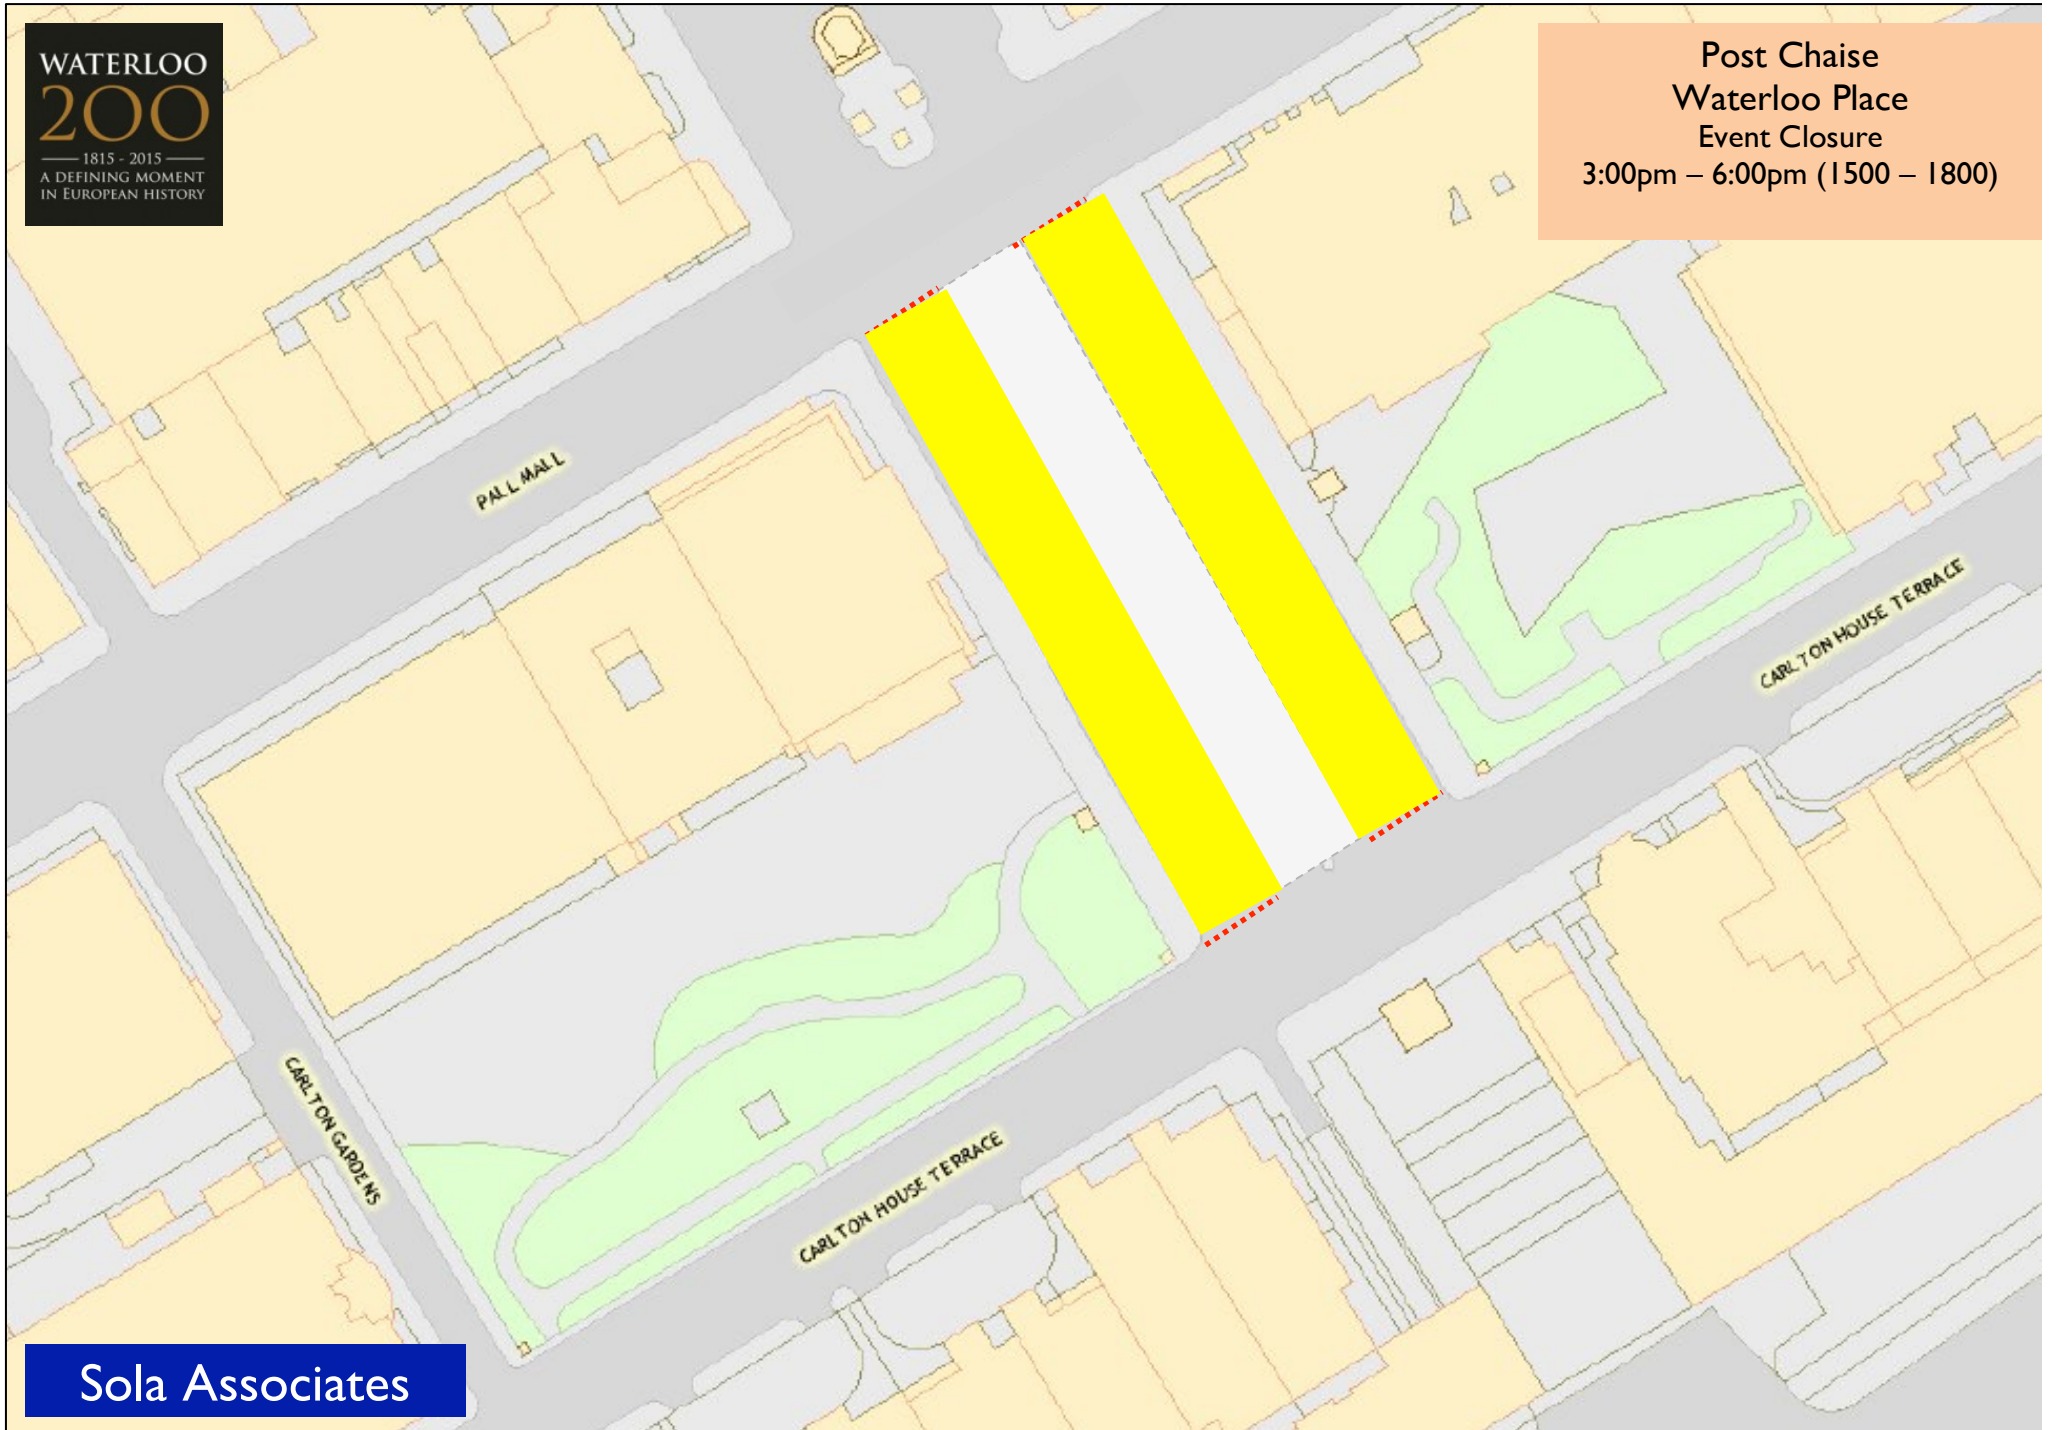

**WATERLOO**  
**200**  
— 1815 - 2015 —  
A DEFINING MOMENT  
IN EUROPEAN HISTORY

Post Chaise  
Waterloo Place  
Event Closure  
3:00pm – 6:00pm (1500 – 1800)

Sola Associates