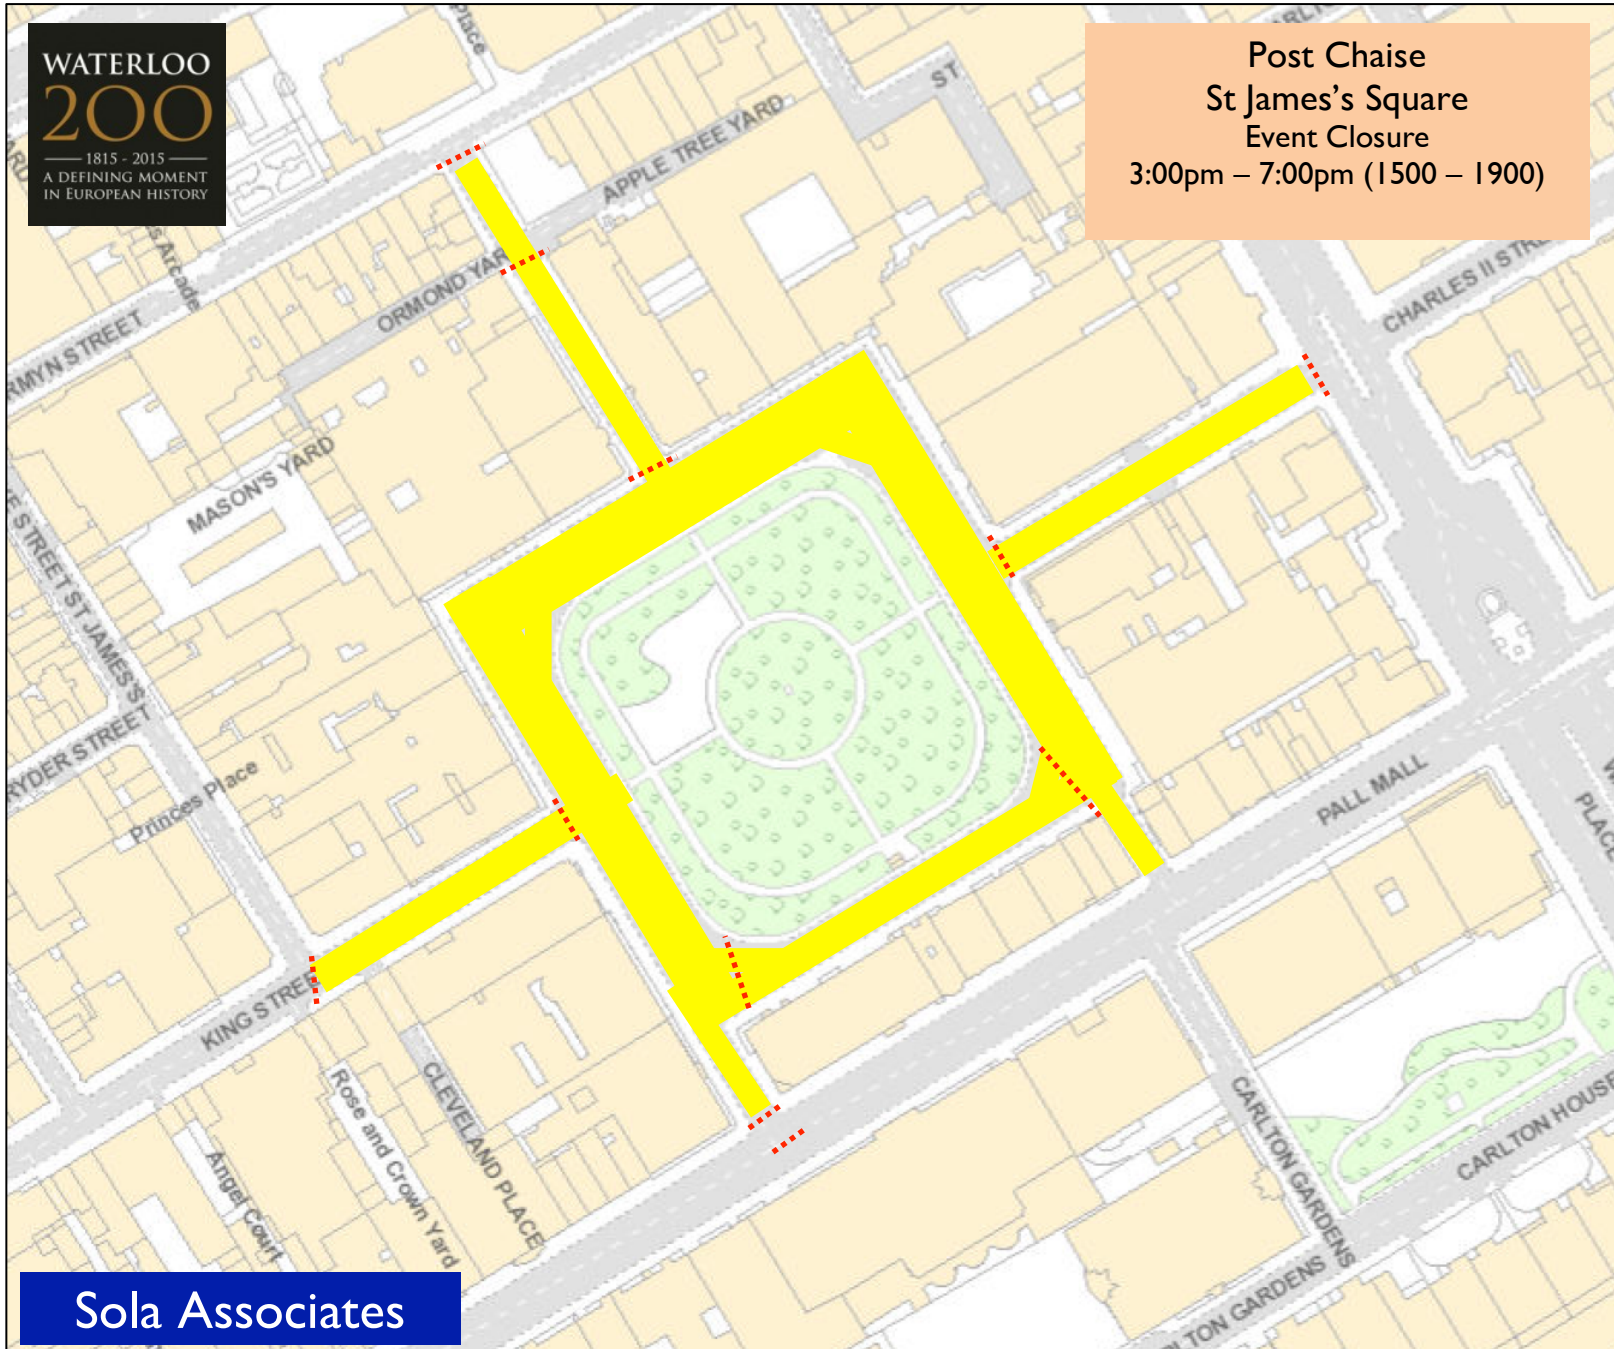

WATERLOO
200
— 1815 - 2015 —
A DEFINING MOMENT
IN EUROPEAN HISTORY

Post Chaise
St James's Square
Event Closure
3:00pm – 7:00pm (1500 – 1900)

Sola Associates